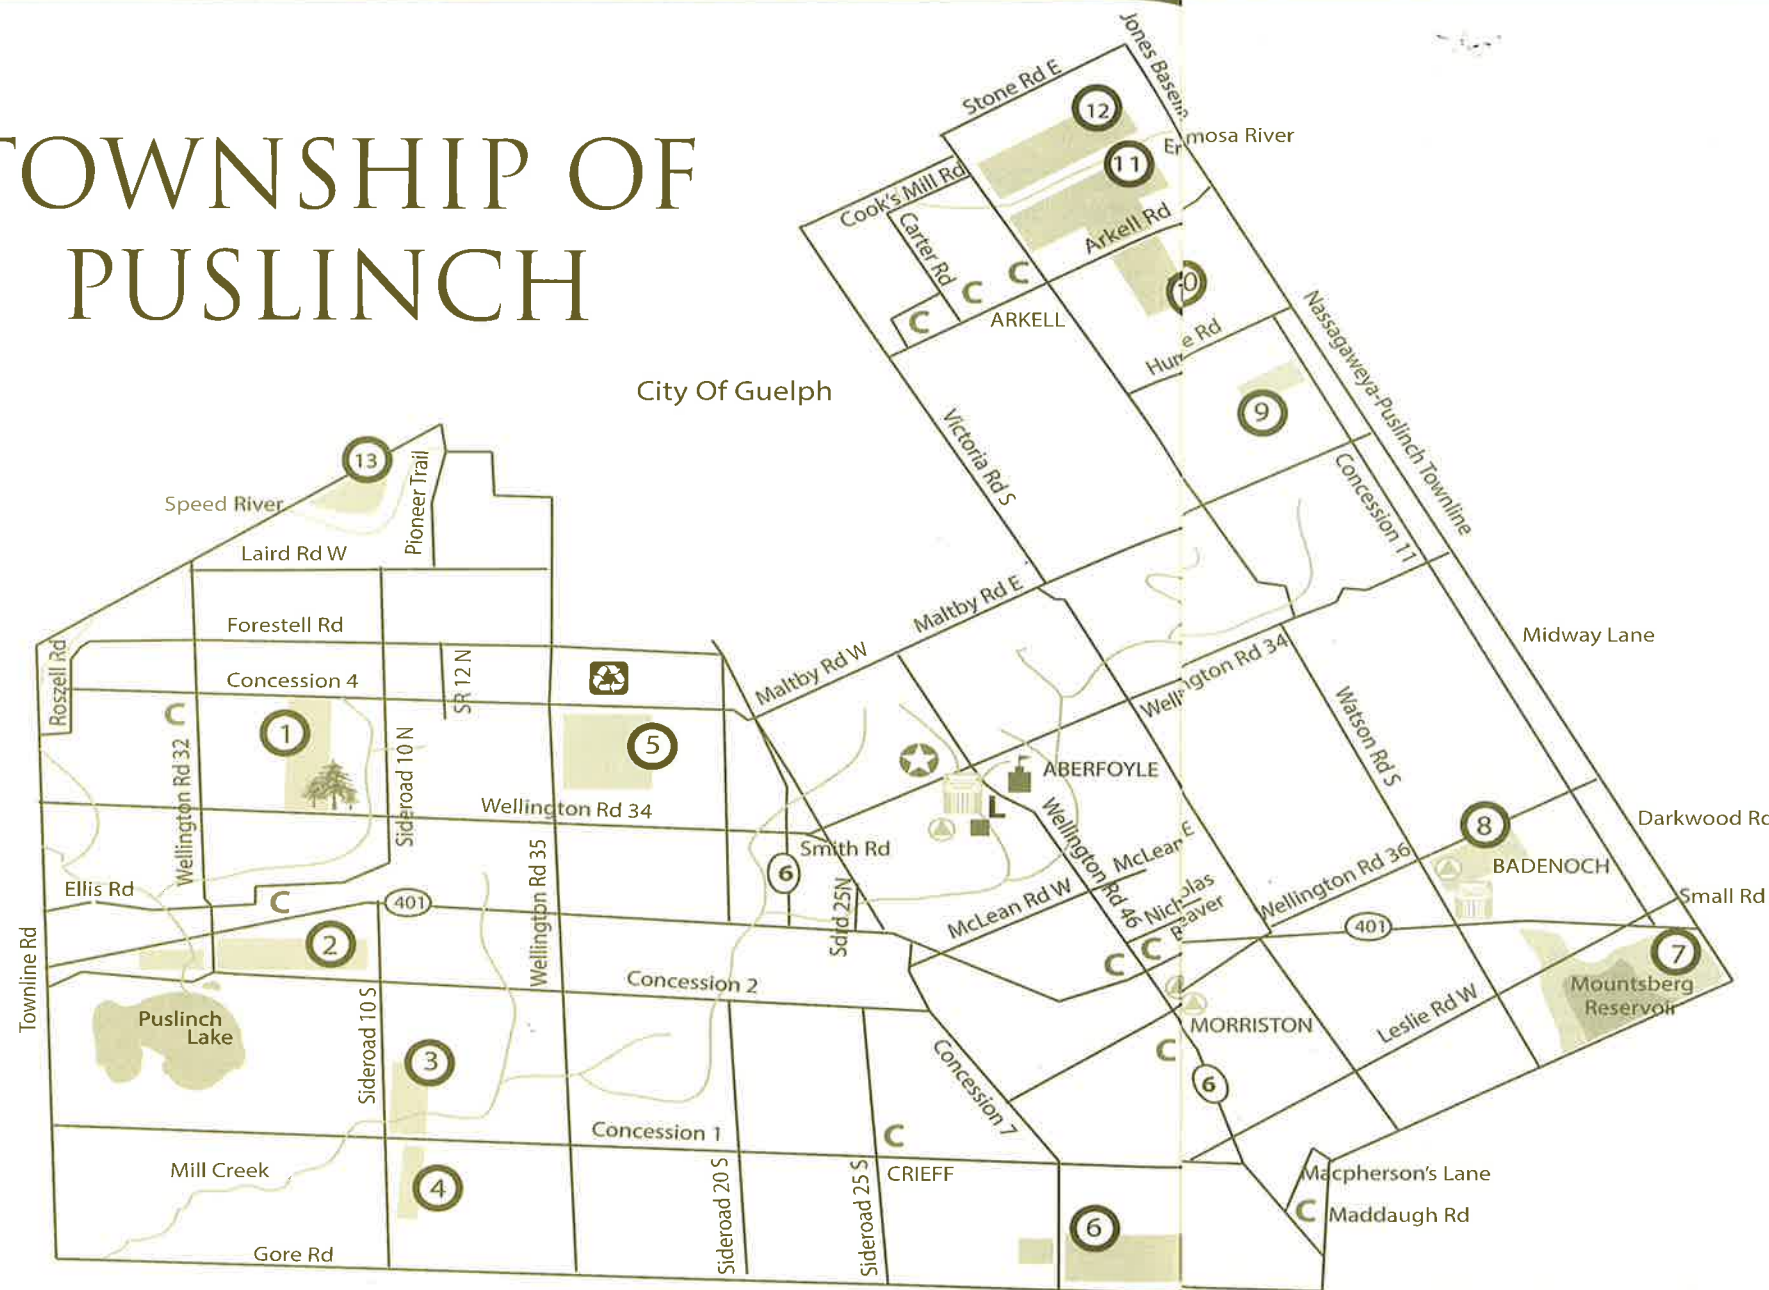

# TOWNSHIP OF PUSLINCH

## LEGEND

-  Municipal Office/Fire Station
-  Community Centre
-  Optimist Recreation Centre
-  Landfill
-  Aberfoyl Public School
-  Wellington County Tree Nursery
-  Park
-  Church/Cemetery
-  Library
-  Trails:
- 1 Little Tract
- 2 Puslinch Tract
- 3 Bond Tract
- 4 Ball Tract
- 5 Vance Tract
- 6 Fletcher Conservation Area
- 7 Mountsberg Conservation Area
- 8 Badenoch Tract
- 9 Crawford Tract
- 10 Starkey Tract
- 11 Radial Line Trail (RLT)
- 12 Smith Wide Trail (RLT)
- 13 Speed River Trail