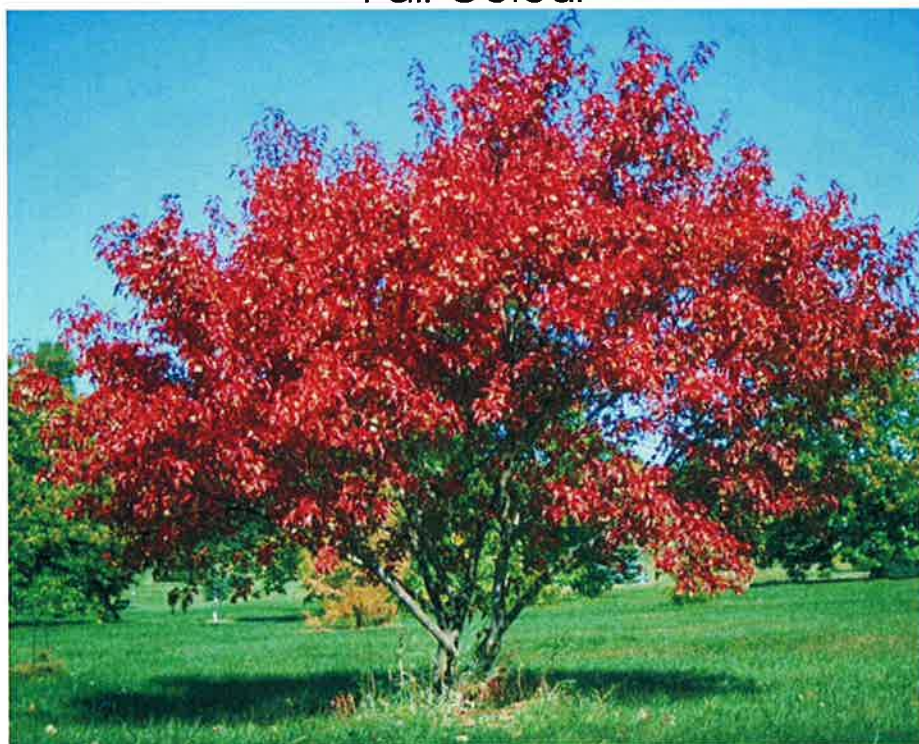

Rudbeckia fulgida 'Goldsturm' Black Eyed Susan

Pinus mugo var. 'Pumilio' Mugho Pine

Acer ginnala 'Flame' Flame Amur Maple

Fall Colour

Schizachyrium scoparium Little Bluestem

Hypericum kalmianum Pot 'O' Gold

Spring/Summer

Fall Colour

Amelanchier x grandifolia 'Autumn Brilliance'
Autumn Brilliance Serviceberry

Spring Flower

Picea pungens Colorado Spruce

Quercus macrocarpa Burr Oak